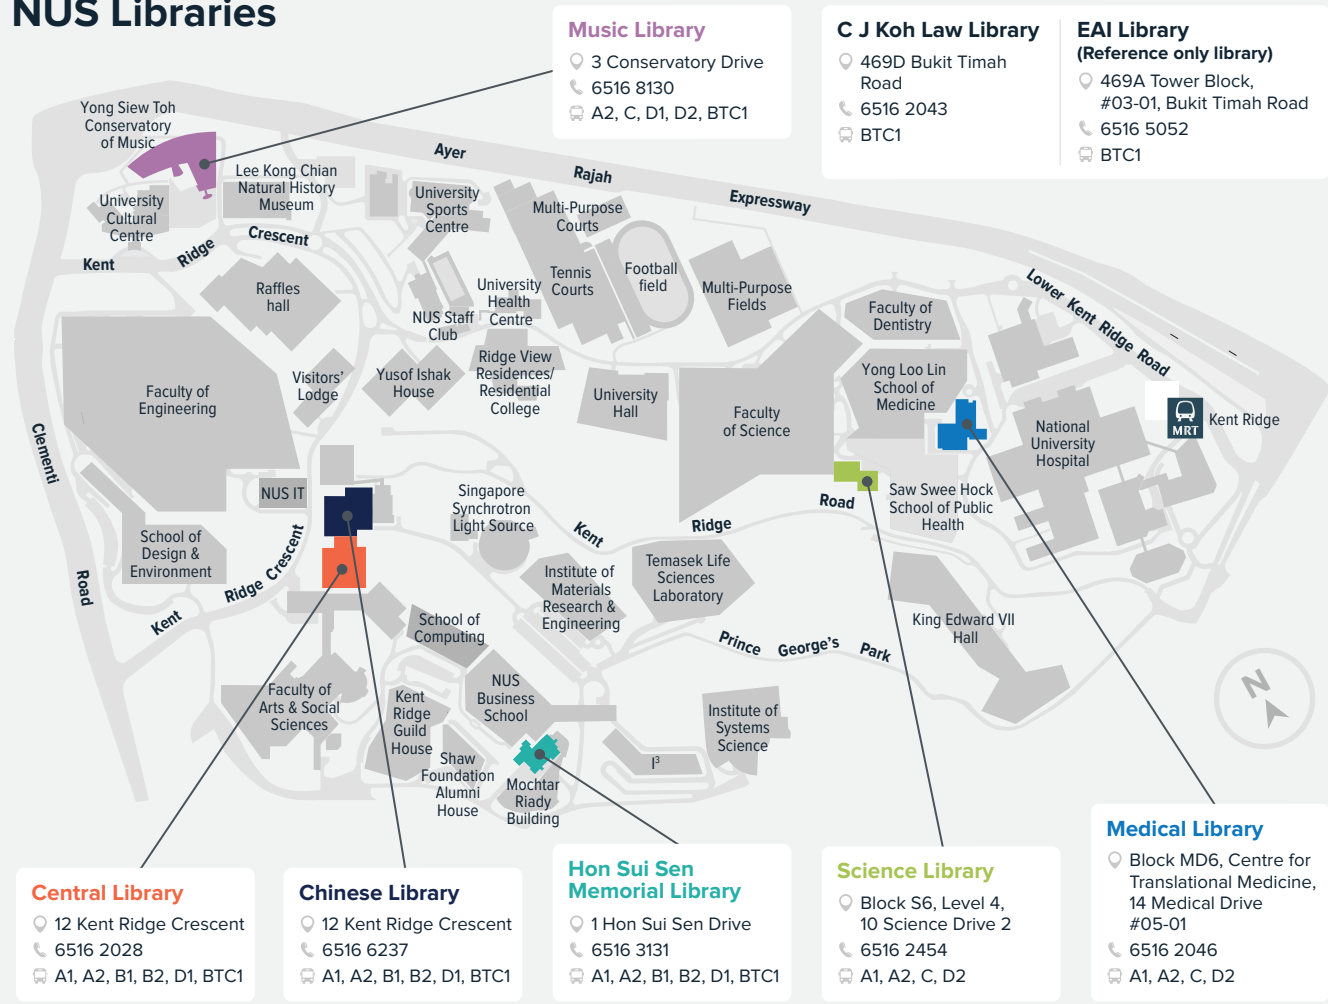

NUS Libraries

NUS Libraries

NUS LIBRARIES A WEALTH OF RESOURCES

Map not to scale

The Essentials

Staff/Student Card

This serves as your library card to gain access into the library and for borrowing books

Library Account